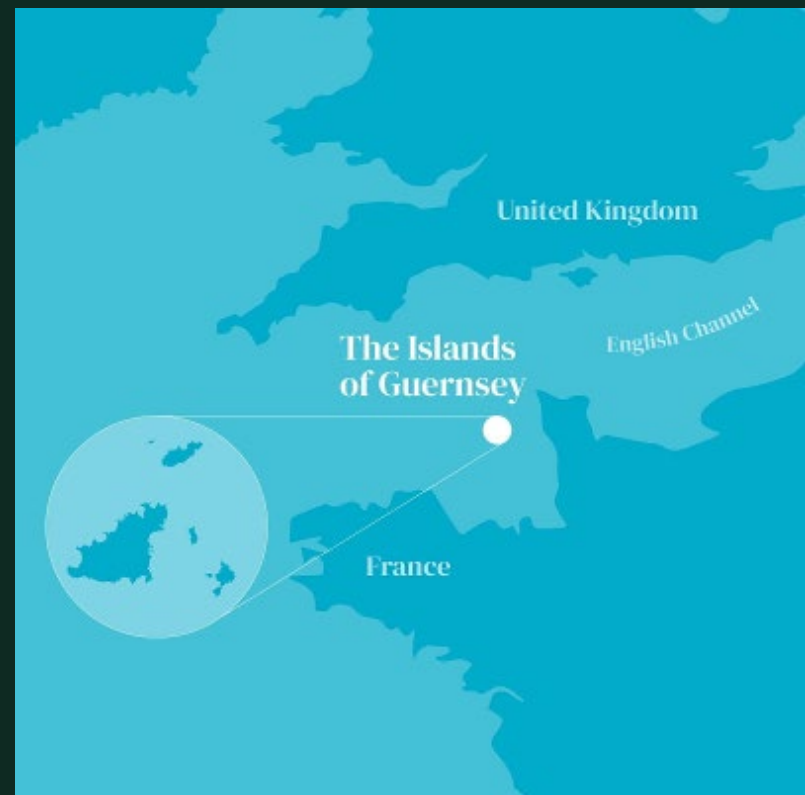

ABOUT Sark

Sark is an island in the Channel Islands archipelago within the Bailiwick of Guernsey. It is only 3.5 miles long and 1.5 miles wide but it boasts 40 miles of breathtaking beauty.

Sark lies 7 miles (11 km) east of Guernsey and about 25 miles (40 km) west of the Cherbourg Peninsula of France. Sark consists of two components, Great Sark and Little Sark, which are connected by La Coupé, a 300-foot long isthmus of only about 9 foot wide, (3 m).

Access year-round is by boat with Sark Shipping travelling from Guernsey. In the summer, Manche-Iles Express also runs from Jersey and France.